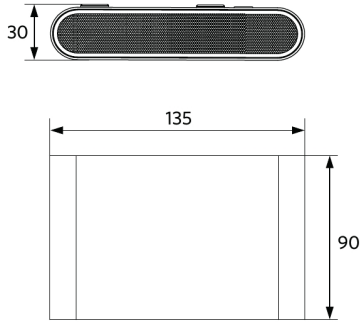

Packaging Information

Item			Box			
Item Code	Item Description	EU HS Code	Dimensions (mm) (LxWxH)	Gross Weight (kg)	EAN	pc/box
715000006100	LEDWall-Lucia-E Re135-6W-840-BL	94054239	160x125x60	0.77	6931783002964	1

ENERGY

OPPLE Lighting
715000006100

6
kWh/1000h

2019/2015

Dimensional Drawing (mm)

LEDWall-Lucia-E Re135-6W

Photometric Data