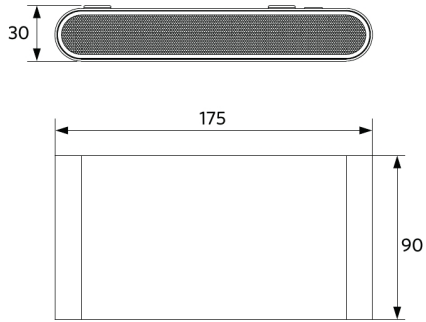

## Packaging Information

Item			Box			
Item Code	Item Description	EU HS Code	Dimensions (mm) (LxWxH)	Gross Weight (kg)	EAN	pc/box
715000006200	LEDWall-Lucia-E Re175-10W-840-BL	94054239	200x125x60	0.87	6931783002957	1

## Dimensional Drawing (mm)

LEDWall-Lucia-E Re175-10W