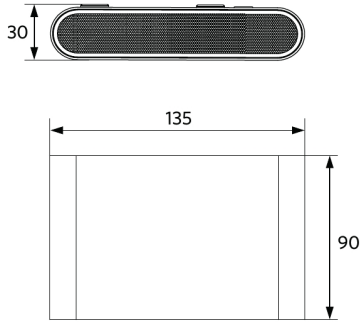

Packaging Information

Item			Box			
Item Code	Item Description	EU HS Code	Dimensions (mm) (LxWxH)	Gross Weight (kg)	EAN	pc/box
715000006300	LEDWall-Lucia-E Re135-6W-830-BL	94054239	160x125x60	0.77	6931783002940	1

ENERGY

OPPLE Lighting
715000006300

A
B
C
D
E
F
G

F

6 kWh/1000h

2019/2015

Dimensional Drawing (mm)

LEDWall-Lucia-E Re135-6W