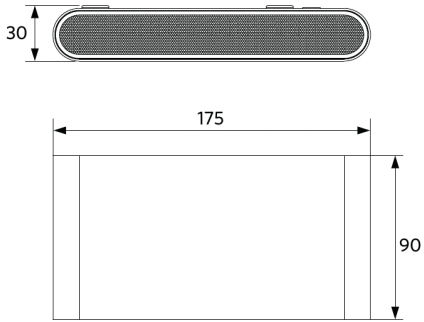

Packaging Information

Item			Box			
Item Code	Item Description	EU HS Code	Dimensions (mm) (LxWxH)	Gross Weight (kg)	EAN	pc/box
715000006400	LEDWall-Lucia-E Re175-10W-830-BL	94054239	200x125x60	0.87	6931783002933	1

Technical Specifications	
Lifetime (L70)	50,000 h
Lifetime (L80)	30,000 h
On-/Off-cycles	100,000
Colour consistency (SDCM)	4
Dimmability	On-Off
Beam angle	30° x 80°
Finishing	Black
Colour rendering index (CRI)	> 80
Degree of protection (IP)	IP65
Impact strength	IK08
Protection class	I
Risk group (EN 62471)	RG1
With control gear	Yes
Glow wire test	850°C
Power factor	≥ 0.9

ENERGY

OPPLE Lighting
715000006400

A
B
C
D
E
F
G

10
kWh/1000h

2019/2015

Dimensional Drawing (mm)

LEDWall-Lucia-E Re175-10W

Photometric Data