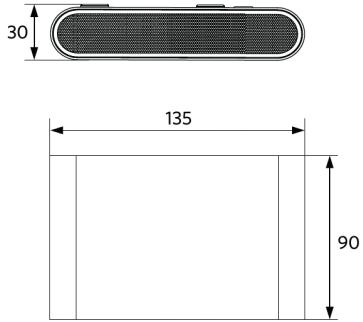

Packaging Information

Item			Box			
Item Code	Item Description	EU HS Code	Dimensions (mm) (LxWxH)	Gross Weight (kg)	EAN	pc/box
715000006500	LEDWall-Lucia-E Re135-6W-840-WH	94054239	160x125x60	0.77	6931783002926	1

ENERGY

OPPLE Lighting
715000006500

6
kWh/1000h

2019/2015

Dimensional Drawing (mm)

LEDWall-Lucia-E Re135-6W

Photometric Data