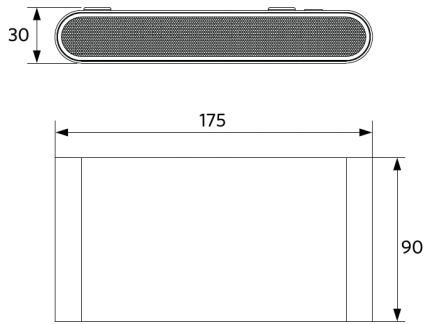

Packaging Information

Item			Box			
Item Code	Item Description	EU HS Code	Dimensions (mm) (LxWxH)	Gross Weight (kg)	EAN	pc/box
715000006600	LEDWall-Lucia-E Re175-10W-840-WH	94054239	200x125x60	0.87	6931783002919	1

ENERGY

OPPLE Lighting
715000006600

10
kWh/1000h

2019/2015

Dimensional Drawing (mm)

LEDWall-Lucia-E Re175-10W

Photometric Data