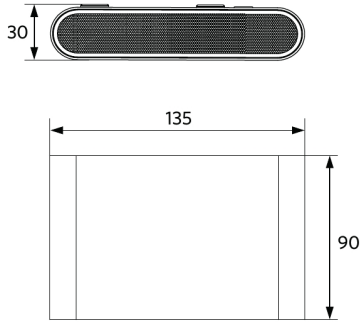

Packaging Information

Item			Box			
Item Code	Item Description	EU HS Code	Dimensions (mm) (LxWxH)	Gross Weight (kg)	EAN	pc/box
715000006700	LEDWall-Lucia-E Re135-6W-830-WH	94054239	160x125x60	0.77	6931783002902	1

ENERGY

OPPLE Lighting
715000006700

6
kWh/1000h

2019/2015

Dimensional Drawing (mm)

LEDWall-Lucia-E Re135-6W

Photometric Data