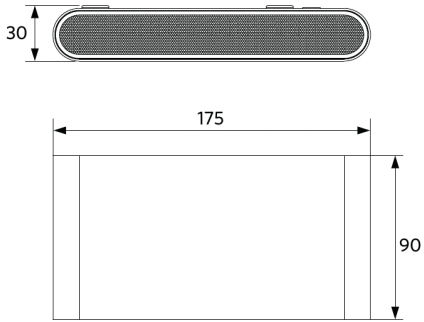

Packaging Information

Item			Box			
Item Code	Item Description	EU HS Code	Dimensions (mm) (LxWxH)	Gross Weight (kg)	EAN	pc/box
715000006800	LEDWall-Lucia-E Re175-10W-830-WH	94054239	200x125x60	0.87	6931783002896	1

Technical Specifications	
Lifetime (L70)	50,000 h
Lifetime (L80)	30,000 h
On-/Off-cycles	100,000
Colour consistency (SDCM)	4
Dimmability	On-Off
Beam angle	30° x 80°
Finishing	White
Colour rendering index (CRI)	> 80
Degree of protection (IP)	IP65
Impact strength	IK08
Protection class	I
Risk group (EN 62471)	RG1
With control gear	Yes
Glow wire test	850°C
Power factor	≥ 0.9

ENERGY

OPPLE Lighting
715000006800

10
kWh/1000h

2019/2015

Dimensional Drawing (mm)

LEDWall-Lucia-E Re175-10W

Photometric Data