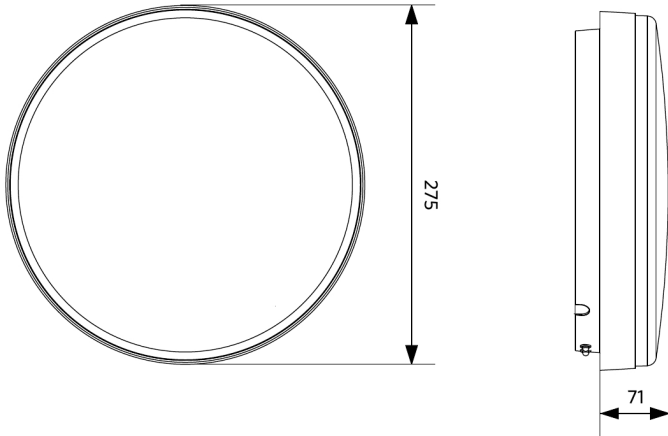

Dimensional Drawing (mm)

LEDWall-Mounted-E2 Rd275

Photometric Data