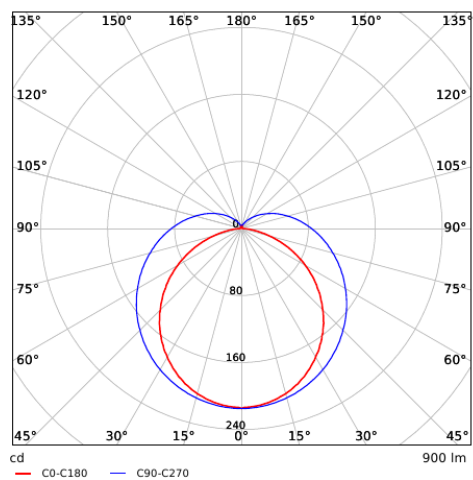

Datos fotométricos