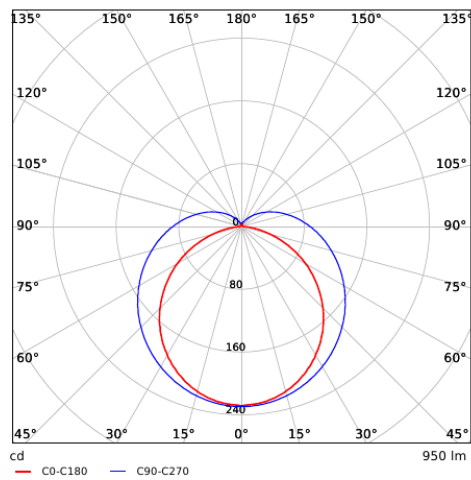

Datos fotométricos