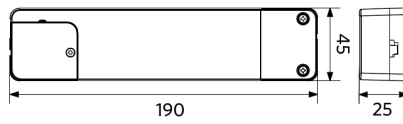

## Esquema de dimensiones (mm)

LEDPanelRc-S5 Re295

LEDPanelRc-S5  
Driver On/Off

LEDPanelRc-S5  
Driver Dim

LEDPanelRc-S5  
Driver Tunable White