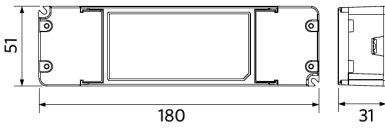

## Esquema de dimensiones (mm)

LEDPanelRc-S5 Re295

LEDPanelRc-S5  
Driver On/Off

LEDPanelRc-S5  
Driver Dim

LEDPanelRc-S5  
Driver Tunable White