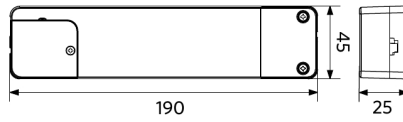

## Esquema de dimensiones (mm)

LEDPanelRc-S5 Re295

LEDPanelRc-S5  
Driver On/Off

LEDPanelRc-S5  
Driver Dim

LEDPanelRc-S5  
Driver Tunable White