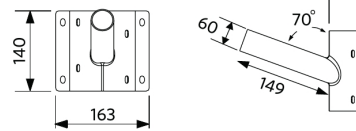

LEDStreetlight Wall-Bracket-60