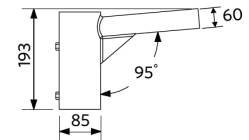

LEDStreetlight 76-Adapter-60

Compatible with poles up to Ø76mm

LEDStreetlight Pole-Top-60-Adapter-60

Compatible with poles up to Ø60mm

LEDStreetlight Pole-Top-76-Adapter-60

Compatible with poles up to Ø76mm