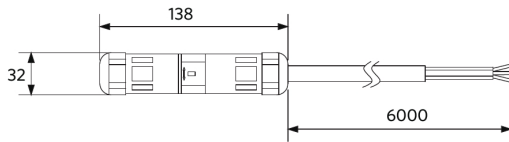

ENERGY

OPPLE Lighting
705000022100

| | | |
|---|--|----------|
| A | | |
| B | | |
| C | | |
| D | | |
| E | | E |
| F | | |
| G | | |

40
kWh/1000h

2019/2015

Esquema de dimensiones (mm)

LEDStreetlight-E2

LEDStreet-SE-ExtensionCable