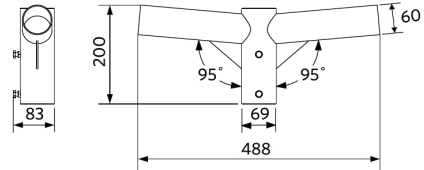

LEDStreetlight Pole-Top-60-Adapter-2x60