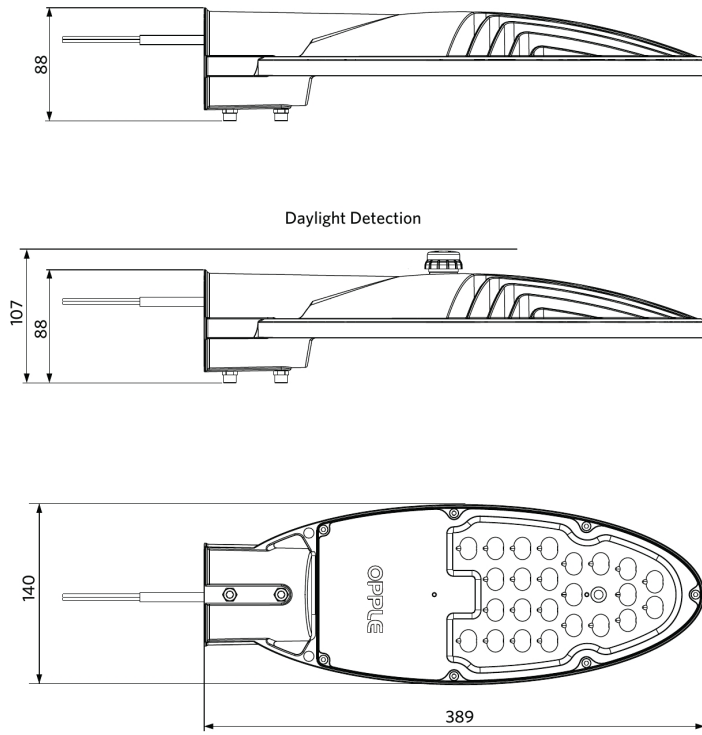

| Propiedades | |
|--------------------------|---------------------|
| Material de la carcasa | Aluminio |
| Material óptico | Policarbonato |
| Compatible poste Ø | 42-60 mm |
| Carga de viento efectiva | 400 cm ² |
| Apto para zonas costeras | Sí |

ENERGY

OPPLE Lighting
705000022100

| | | |
|---|--|----------|
| A | | |
| B | | |
| C | | |
| D | | |
| E | | E |
| F | | |
| G | | |

40
kWh/1000h

2019/2015

Esquema de dimensiones (mm)

LEDStreetlight-E2

LEDStreet-SE-ExtensionCable

LEDStreetlight 76-Adapter-60

Compatible with poles up to Ø76mm

LEDStreetlight Pole-Top-60-Adapter-60

Compatible with poles up to Ø60mm

LEDStreetlight Pole-Top-76-Adapter-60

Compatible with poles up to Ø76mm

LEDStreetlight Pole-Top-60-Adapter-2x60

Compatible with poles up to Ø60mm

LEDStreetlight Wall-Bracket-60

Datos fotométricos