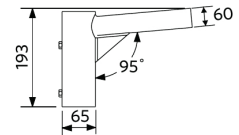

LEDStreetlight Pole-Top-60-Adapter-60