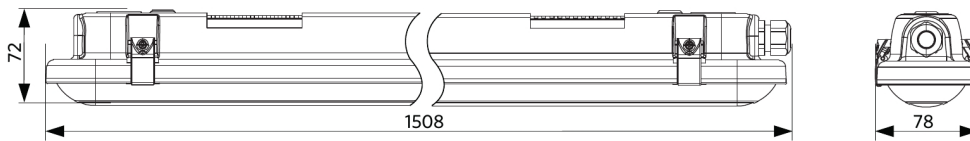

## Mittapiirustus (mm)

LEDWP-CLA-P2 L1500