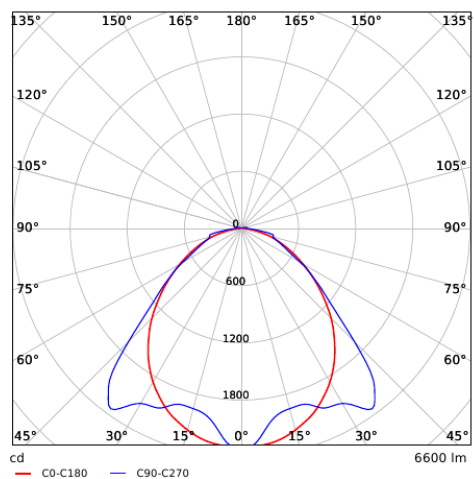

Fotometriset tiedot