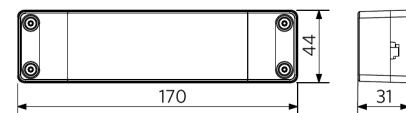

LEDPanelS-E4
Driver On/Off