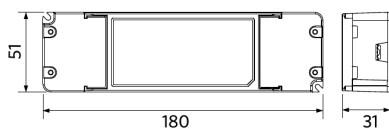

LEDPanelS-E4
Driver DALI