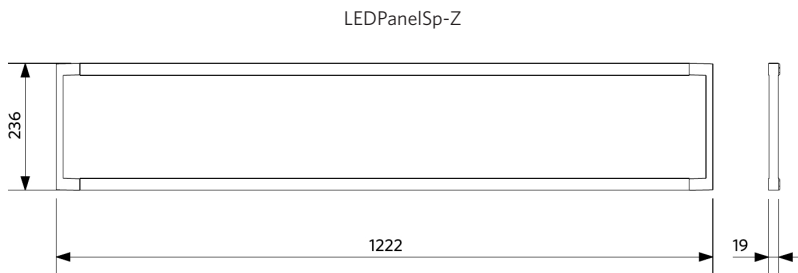

Tekniset tiedot

Polttoikä (h) (L70)	60.000 h
Polttoikä (h) (L80)	40.000 h
Päälle-/poiskytkentöjä	100.000
Väriyhtenäisyys (SDCM)	3
Himmennettävyys	BLE2
Säteilykulma	112° ylös (50%)+ alas (50%)
Väri	Alumiini
CRI	> 80
UGR	≤ 19
Kotelointiluokka (IP)	IP20
Iskunkestävyysluokka	IK02
Suojusluokka	II
Risk group (EN 62471)	RG0
Sisältää ohjauslaitteen	Kyllä
Hehkulankatesti	650°C
Tehokerroin	≥ 0,9

Sähkönsyöttö

Taajuus	50/60 Hz
Nimellisjännitealue	220-240 V
DC input voltage	Katso luettelon liite, Liitântiedot

Mekaaniset ominaisuudet

Kotelon/suojuksen materiaali	alumiini
Optinen materiaali	PMMA
Suojuksen materiaali	Puoliläpinäkyvä PMMA

Käyttöolosuhteet

Toimintalämpötila	-20-+45°C
Käyttölämpötila	+25°C
Varastointilämpötila	-25-+50°C

ENERGY label showing energy efficiency class F, 80 kWh/1000h, and QR code. The label includes the EU flag and the text 'OPPLÉ Lighting 542004091800'. The energy efficiency scale ranges from A (green) to G (red), with F highlighted in black. The QR code is located at the bottom right of the label.

Mittapiirustus (mm)