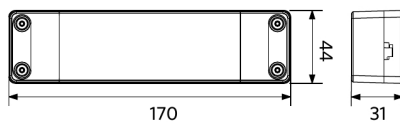

LEDPanelS-P6
Driver On/Off