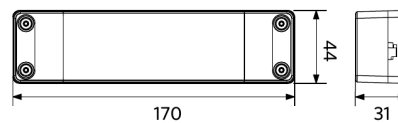

LEDPanelS-P6
Driver On/Off