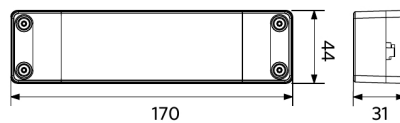

LEDPanelS-P6
Driver On/Off