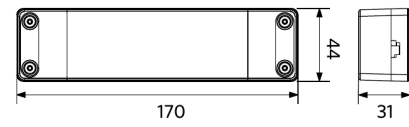

LEDPanelRc-S5
Driver On/Off