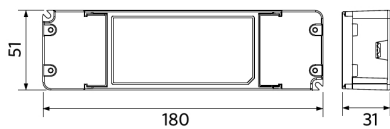

## Schéma de dimensions (mm)

LEDPanelRc-S5 Re295

LEDPanelRc-S5  
Driver On/Off

LEDPanelRc-S5  
Driver Dim

LEDPanelRc-S5  
Driver Tunable White