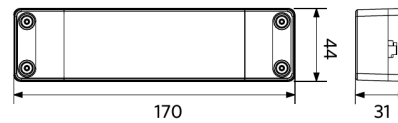

## Schéma de dimensions (mm)

LEDPanelRc-S5 Re295

LEDPanelRc-S5  
Driver On/Off

LEDPanelRc-S5  
Driver Dim

LEDPanelRc-S5  
Driver Tunable White