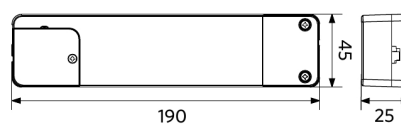

## Schéma de dimensions (mm)

LEDPanelRc-S5 Re295

LEDPanelRc-S5  
Driver On/Off

LEDPanelRc-S5  
Driver Dim

LEDPanelRc-S5  
Driver Tunable White