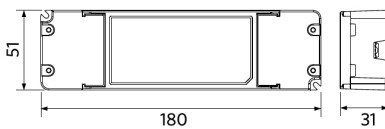

## Schéma de dimensions (mm)

LEDPanelRc-S5 Re295

LEDPanelRc-S5  
Driver On/Off

LEDPanelRc-S5  
Driver Dim

LEDPanelRc-S5  
Driver Tunable White