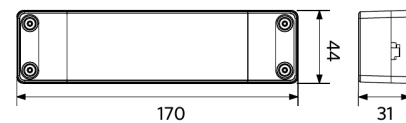

LEDPanelRc-S5
Driver On/Off