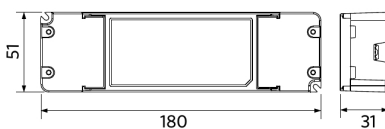

LEDPanelRc-S5
Driver Dim