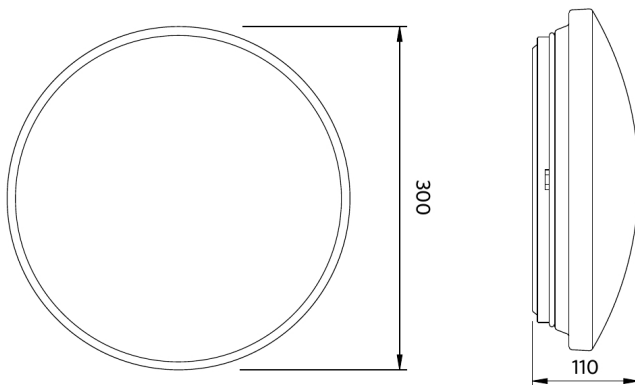

Technische specificaties	
Levensduur (L70)	30.000 u
Levensduur (L80)	20.000 u
Aan-/Uit-cycli	100.000
Dimbaarheid	On-Off
Bundelhoek	120°
Afwerking	Wit RAL9003
CRI	> 80
Slagvastheid	IK03
Beschermingsklasse	I
Risicogroep (EN 62471)	RG0
Voorschakelapparaat inbegrepen	Ja

Elektrische aansluiting	
Frequentie	50/60 Hz
Nom. spanning	220-240 V
DC ingangsspanning	Nee

Materiaal eigenschappen	
Materiaal behuizing	Staal
Materiaal optiek	Polycarbonaat

Toepassingscondities	
Bedrijfstemperatuur	-20-+45°C
Gebuikstemperatuur	+25°C
Opslagtemperatuur	-25-+50°C

OPPLE Lighting
520020000200

A	→
B	→
C	→
D	→
E	→
F	→
G	→

F

12
kWh/1000h

2019/2015

Maatschets (mm)

LED HC300 12W