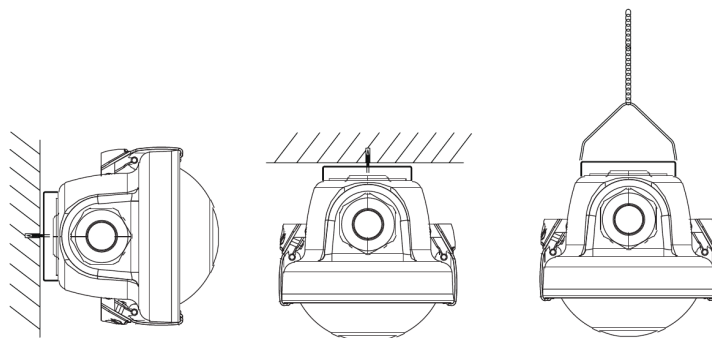

Installatiemogelijkheden