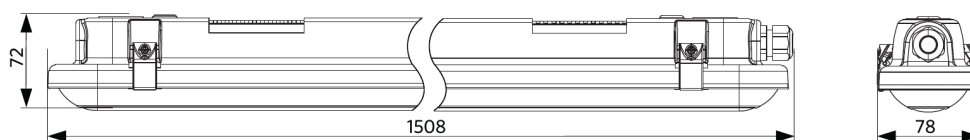

## Maatschets (mm)

LEDWP-CLA-P2 L1500