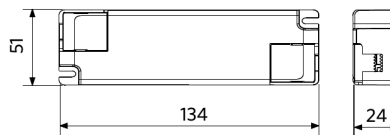

LEDspotRS-P 20W
Driver On/Off