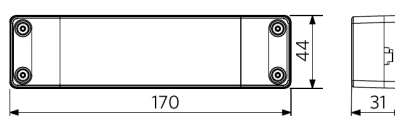

LEDPanelS-E4
Driver On/Off