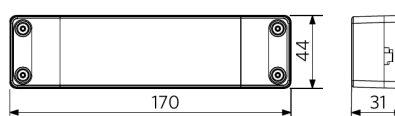

LEDPanelS-E4 Driver On/Off