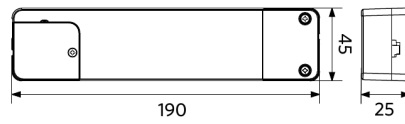

## Maatschets (mm)

LEDPanelS-P6 Sq595

LEDPanelS-P6  
Driver On/Off

LEDPanelS-P6  
Driver Dim

LEDPanelS-P6  
Driver Tunable White