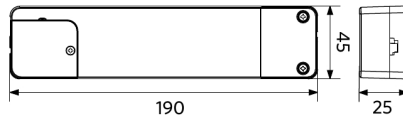

## Maatschets (mm)

LEDPanelRc-S5 Re295

LEDPanelRc-S5  
Driver On/Off

LEDPanelRc-S5  
Driver Dim

LEDPanelRc-S5  
Driver Tunable White