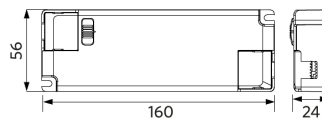

LEDPanelRc-Mo
Driver On/Off