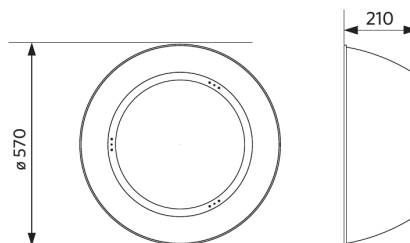

LEDHighbay-P5
Reflector-D420