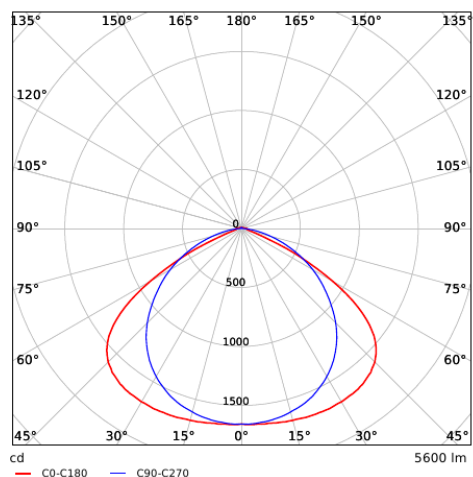

Fotometrische gegevens