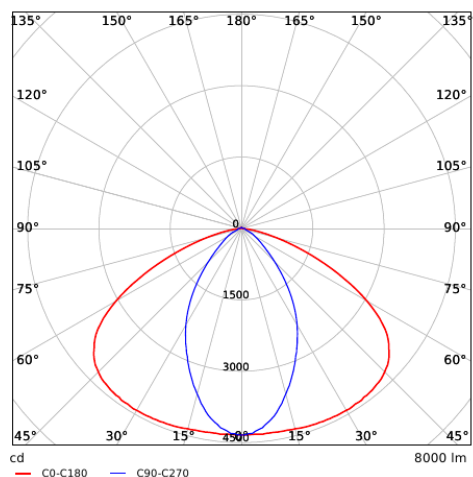

Fotometrische gegevens