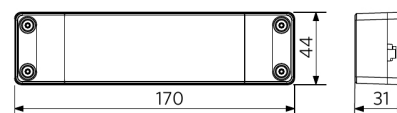

LEDPanelS-E4 Driver On/Off