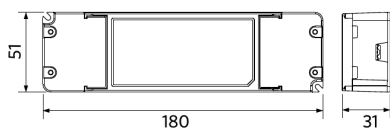

LEDPanelRc-S5
Driver Dim