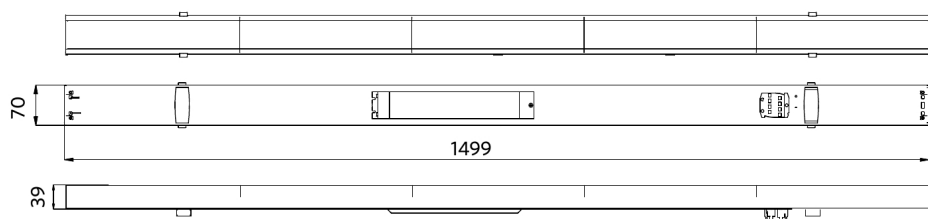

OPPLE Lighting
542005007000

A	
B	
C	← C
D	
E	
F	
G	

70
kWh/1000h

2019/2015

Rysunki techniczne (mm)

LEDTrunking Mod

LEDTrunking Trunk 8

LEDTrunking Trunk 8
End part