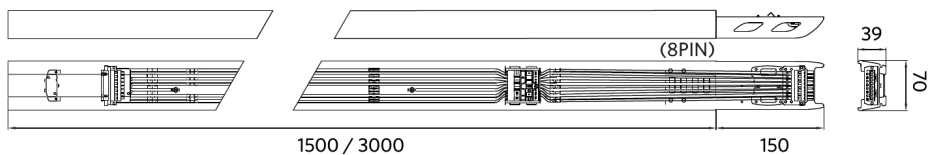

OPPLE Lighting
542005007000

A	
B	
C	← C
D	
E	
F	
G	

70
kWh/1000h

2019/2015

Rysunki techniczne (mm)

LEDTrunking Mod

LEDTrunking Trunk 8

LEDTrunking Trunk 8
End part