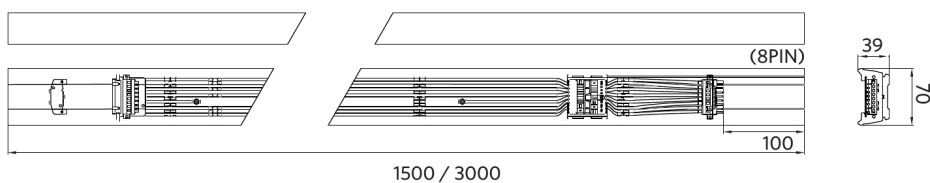

OPPLE Lighting
542005007000

A	
B	
C	← C
D	
E	
F	
G	

70
kWh/1000h

2019/2015

Rysunki techniczne (mm)

LEDTrunking Mod

LEDTrunking Trunk 8

LEDTrunking Trunk 8
End part