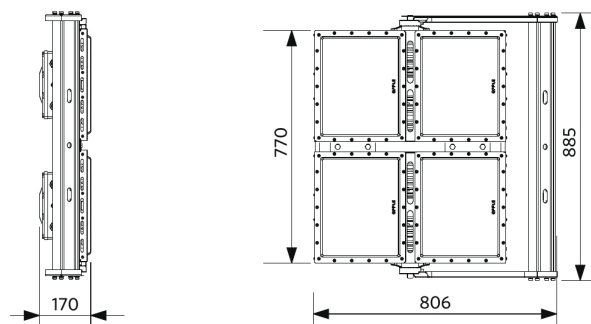

LEDfloodHO-P-620W
(x2 +MountingKit-4Mod)