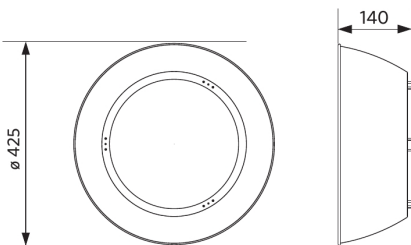

LEDHighbay-P5
Reflector-D330