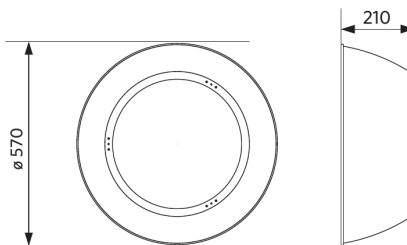

LEDHighbay-P5
Reflector-D420