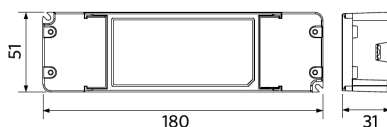

## Dimensões (mm)

LEDPanelS-E4 Sq595-32W

LEDPanelS-E4  
Driver On/Off

LEDPanelS-E4  
Driver DALI