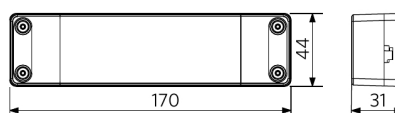

## Dimensões (mm)

LEDPanelS-E4 Sq595-32W

LEDPanelS-E4  
Driver On/Off

LEDPanelS-E4  
Driver DALI