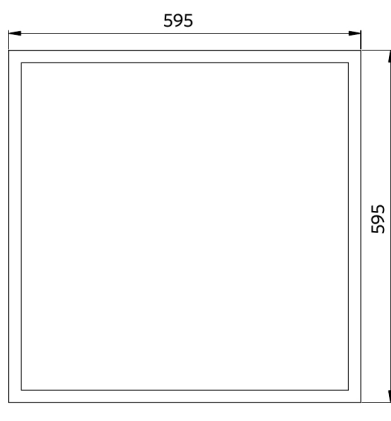

## Dimensões (mm)

LEDPanelS-E4 Sq595-32W

LEDPanelS-E4  
Driver On/Off

LEDPanelS-E4  
Driver DALI