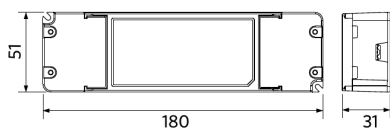

## Dimensões (mm)

LEDPanelRc-S5 Re295

LEDPanelRc-S5  
Driver On/Off

LEDPanelRc-S5  
Driver Dim

LEDPanelRc-S5  
Driver Tunable White