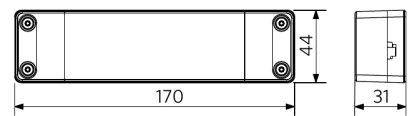

LEDPanelS-E4
Driver On/Off