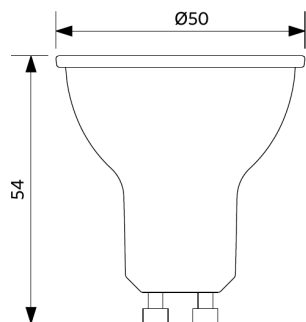

Specifications

Item Code	Item Description	Equivalent to (W)	Power (W)	Lumen	Efficacy (lm/W)	CCT (K)	Weight (kg/pc)
Dimmable (Triac)							
140060948	LED-E-GU10-3,5W-3000K-36D-DIM	Halogen 35W		245	70	3000	0.03
140060952	LED-E-GU10-3,5W-4000K-36D-DIM	Halogen 35W		260	74	4000	0.03
140060949	LED-E-GU10-5,2W-3000K-36D-DIM	Halogen 50W		350	67	3000	0.04
140060953	LED-E-GU10-5,2W-4000K-36D-DIM	Halogen 50W		360	69	4000	0.04
140060951	LED-E-GU10-7,5W-3000K-36D-DIM	Halogen 75W		565	75	3000	0.06
140060955	LED-E-GU10-7,5W-4000K-36D-DIM	Halogen 75W		575	77	4000	0.06

Technical Specifications	
Lifetime (L70)	15,000 h
On-/Off-cycles	50,000
Dimmability	Triac
Beam angle	36°
Finishing	Silver
Colour rendering index (CRI)	> 80

Electrical Supply	
Frequency	50/60 Hz
Nominal voltage	220-240 V
DC input voltage	No

Ambient Conditions	
Operating temperature	-20-+40°C
Application temperature	+25°C
Storage environment	-25-+50°C

Dimensional Drawing (mm)

LED-E-GU10-5,2W

LED-E-GU10-3,5W

LED-E-GU10-7,5W