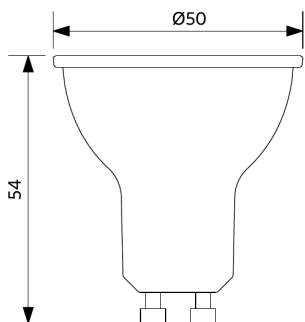

Specifications

Item Code	Item Description	Equivalent to (W)	Power (W)	Lumen	Efficacy (lm/W)	CCT (K)	Weight (kg/pc)
Dimmable (Triac)							
140060948	LED-E-GU10-3,5W-3000K-36D-DIM	Halogen 35W		245	70	3000	0.03
140060952	LED-E-GU10-3,5W-4000K-36D-DIM	Halogen 35W		260	74	4000	0.03
140060949	LED-E-GU10-5,2W-3000K-36D-DIM	Halogen 50W		350	67	3000	0.04
140060953	LED-E-GU10-5,2W-4000K-36D-DIM	Halogen 50W		360	69	4000	0.04
140060951	LED-E-GU10-7,5W-3000K-36D-DIM	Halogen 75W		565	75	3000	0.06
140060955	LED-E-GU10-7,5W-4000K-36D-DIM	Halogen 75W		575	77	4000	0.06

Ambient Conditions	
Operating temperature	-20-+40°C
Application temperature	+25°C
Storage environment	-25-+50°C

Dimensional Drawing (mm)

LED-E-GU10-5,2W

LED-E-GU10-3,5W

LED-E-GU10-7,5W