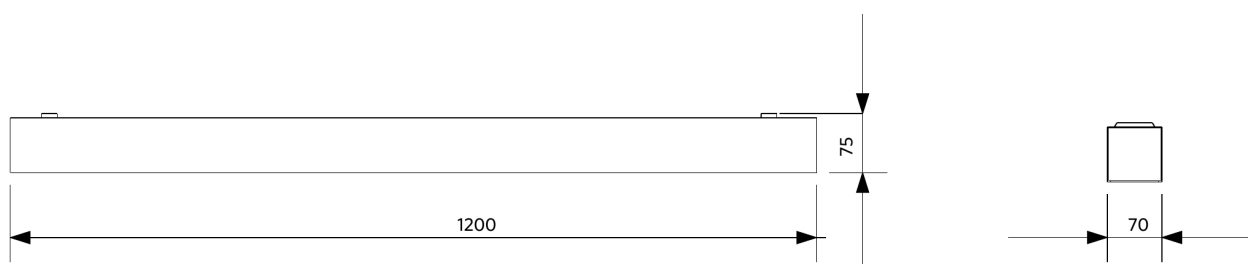

Item Code	Item Description	Equivalent to (W)	Power (W)	Lumen	Efficacy (lm/W)	UGR	CCT (K)	Weight (kg/pc)
Emergency version 3 hours, DALI								
549004003600	LEDLima L12-30W-3000-DALI-EM3	TL 1x54W	30	3300	110	≤22	3000	2.95
549004003700	LEDLima L12-30W-4000-DALI-EM3	TL 1x54W	30	3450	115	≤22	4000	2.95
549004003800	LEDLima L15-36W-3000-DALI-EM3	TL 1x80W	36	3960	110	≤22	3000	3.48
549004003900	LEDLima L15-36W-4000-DALI-EM3	TL 1x80W	36	4140	115	≤22	4000	3.48

Accessories

Suspension length: 1.5m.

Technical Specifications

Lifetime (L70)	70,000 h
Lifetime (L80)	50,000 h
On-/Off-cycles	100,000
Dimmability	DALI / BLE2
Beam angle	70°
Finishing	Aluminum
Colour rendering index (CRI)	> 80
Degree of protection (IP)	IP20
Impact strength	IK02
Protection class	I
Risk group (EN 62471)	RG0
With control gear	Yes
Glow wire test	650°C
Power factor	≥ 0.9

Electrical Supply

Frequency	50/60 Hz
Nominal voltage	220-240 V
DC input voltage	See catalogue appendix Connection Specifications

Mechanical Properties

Housing material	Aluminum
Optical material	Polycarbonate

Ambient Conditions

Operating temperature	-10-+45°C
Application temperature	+25°C
Storage environment	-25-+50°C

Dimensional Drawing (mm)

LEDLima L12