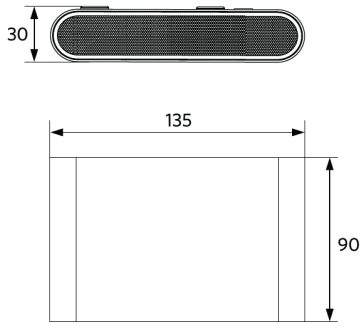

Specifications

Item Code	Item Description	Equivalent to (W)	Power (W)	Lumen	Efficacy (lm/W)	CCT (K)	Weight (kg/pc)
On-Off							
715000006700	LEDWall-Lucia-E Re135-6W-830-WH	Halogen 60W	6	570	95	3000	0.47
715000006500	LEDWall-Lucia-E Re135-6W-840-WH	Halogen 60W	6	600	100	4000	0.47
715000006300	LEDWall-Lucia-E Re135-6W-830-BL	Halogen 60W	6	570	95	3000	0.47
715000006100	LEDWall-Lucia-E Re135-6W-840-BL	Halogen 60W	6	600	100	4000	0.47
715000006800	LEDWall-Lucia-E Re175-10W-830-WH	Halogen 80W	10	950	95	3000	0.57
715000006600	LEDWall-Lucia-E Re175-10W-840-WH	Halogen 80W	10	1000	100	4000	0.57
715000006400	LEDWall-Lucia-E Re175-10W-830-BL	Halogen 80W	10	950	95	3000	0.57
715000006200	LEDWall-Lucia-E Re175-10W-840-BL	Halogen 80W	10	1000	100	4000	0.57

Technical Specifications	
Lifetime (L70)	50,000 h
Lifetime (L80)	30,000 h
On-/Off-cycles	100,000
Colour consistency (SDCM)	4
Dimmability	On-Off
Beam angle	30° x 80°
Finishing	White / Black
Colour rendering index (CRI)	> 80
Degree of protection (IP)	IP65
Impact strength	IK08
Protection class	I
Risk group (EN 62471)	RG1
With control gear	Yes
Glow wire test	850°C
Power factor	≥ 0.9

5 YEARS WARRANTY

Dimensional Drawing (mm)

LEDWall-Lucia-E Re135-6W

LEDWall-Lucia-E Re175-10W