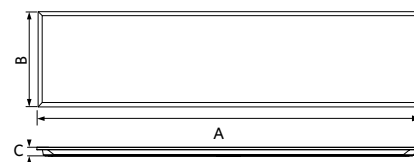

Ambient Conditions

Operating temperature	-10 - 45°C
Application temperature	25°C
Storage environment	-20 - 50°C

Dimensional Drawing (mm)

	A	B	C
On/Off	160	56	24
Dim	180	51	31

	A	B	C
Re295	1195	295	25

	A	B	C
Sq595	595	595	25
Sq622	620	620	25