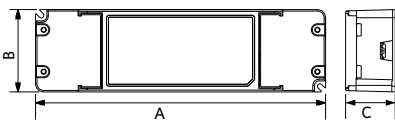

Electrical Supply

Frequency	50 - 60 Hz
Nominal voltage	220 - 240 V
DC input voltage	See catalogue appendix Connection Specifications
230V Cable length	1 m

Mechanical Properties

Housing material	Aluminium
Optical material	PMMA
Cover material	Polycarbonate

Ambient Conditions

Operating temperature	-10 - 45°C
Application temperature	25°C
Storage environment	-20 - 50°C

Dimensional Drawing (mm)

	A	B	C
On/Off	160	56	24
Dim	180	51	31

	A	B	C
Re295	1195	295	25

	A	B	C
Sq595	595	595	25
Sq622	620	620	25