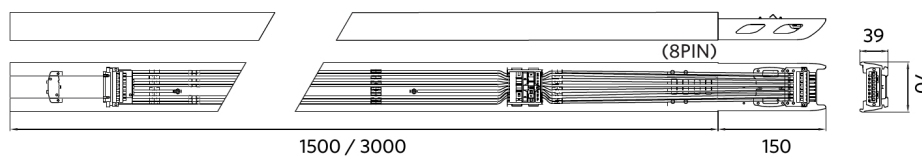

LEDTrunking Trunk 8