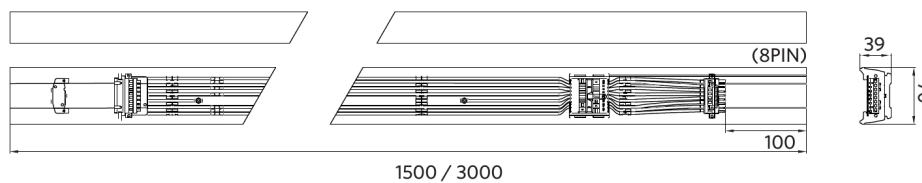

Operating temperature	-25-+40°C
Application temperature	+25°C
Storage environment	-25-+50°C

Dimensional Drawing (mm)

LEDTrunking Mod

LEDTrunking Trunk 8

LEDTrunking Trunk 8
End part

Motion sensors - Detection range

Installation height (m)	Sensor Probe L (m) (L1xL2)	Sensor Probe H (m) (L1xL2)
3	5.0x2.2	-
4	4.5x2.2	6.7x2.9
5	4.0x2.1	8.4x3.6
6	-	10.0x4.4
7	-	9.0x3.9
8	-	8.0x3.6
9	-	7.0x3.2
10	-	6.0x2.8

Installation - Ceiling Mounted