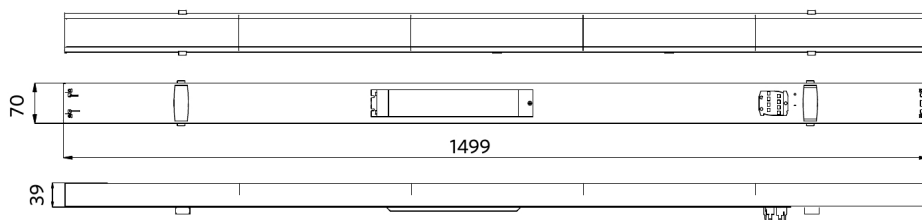

5 YEARS WARRANTY

Technical Specifications

Lifetime (L70)	70,000 h
Lifetime (L80)	60,000 h
Lifetime (L90)	50,000 h
On-/Off-cycles	100,000
Dimmability	On-Off / DALI2
Finishing	White
Colour rendering index (CRI)	> 80
Degree of protection (IP)	IP20
Impact strength	IK02
Protection class	I
Risk group (EN 62471)	RG0
With control gear	Yes
Power factor	≥ 0.9

Electrical Supply

Frequency	50/60 Hz
Nominal voltage	220-240 V
DC input voltage	See catalogue appendix Connection Specifications

Mechanical Properties

Housing material	Steel
Optical material	PMMA / PC

Ambient Conditions

Operating temperature	-25-+40°C
Application temperature	+25°C
Storage environment	-25-+50°C

Dimensional Drawing (mm)

LEDTrunking Mod