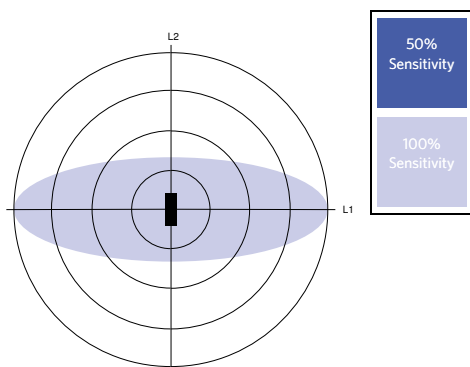

Installation height (m)	Sensor Probe L (m) (L1xL2)	Sensor Probe H (m) (L1xL2)
3	5.0x2.2	-
4	4.5x2.2	6.7x2.9
5	4.0x2.1	8.4x3.6
6	-	10.0x4.4
7	-	9.0x3.9
8	-	8.0x3.6
9	-	7.0x3.2
10	-	6.0x2.8

Installation - Ceiling Mounted