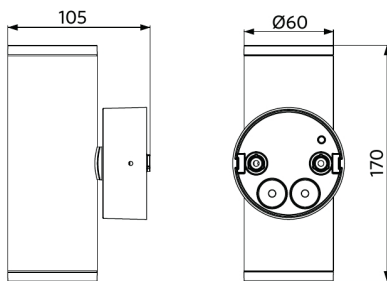

## Dimensional Drawing (mm)

LEDWallSpot-E Rd60

LEDWallSpot-E Rd76